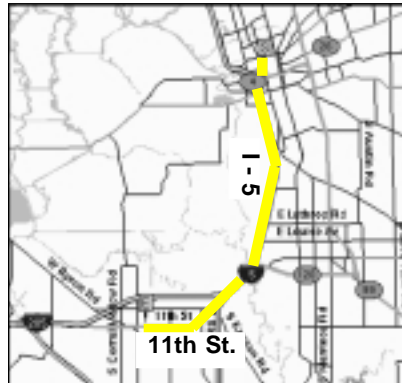

Stockton to Tracy