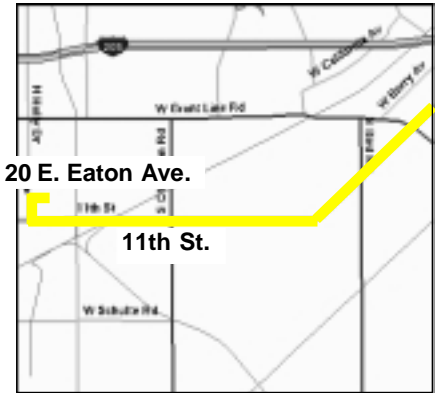

Tracy

Chavez to Tracy:

1. Chavez Address: 605 N. El Dorado St. (corner of Oak St. & El Dorado St.)
2. Go South on Center St. to Lafayette St. (near Chevron)
3. Turn Right, Go up freeway onramp to Crosstown Freeway
4. Take I-5 South freeway.
5. Go South about 10 miles. Stay on I-5. Do not switch to Hwy. 205
6. Take the Tracy exit. This puts you on 11th St.
7. Proceed Southwest and then West on 11th St. about 2 miles to the corner of Holly Dr. and Central.
8. Turn Right (North) on Holly Dr. Go about 3 blocks.
9. Turn Right (East) on E. Eaton Ave.
10. Tracy address: 20 E. Eaton Ave.

Tracy to Chavez:

1. Go West on E. Eaton Ave.
2. Turn Left (South) on Holly Dr. Go about 3 blocks.
3. Turn Left (West) on 11th. Go about 2 miles to the freeway.
4. Get on I-5 going North to Stockton.
5. Take Crosstown Freeway (Hwy. 4) exit. Downtown Stockton.
6. At second stop light (El Dorado St.) Turn Left (North)
7. Go about 6 blocks. Turn Left (West) on Park St. then Left (South) on Center St. then Left (East) on Oak St.
8. Chavez address: 605 N. El Dorado St. (Oak & El Dorado St.)